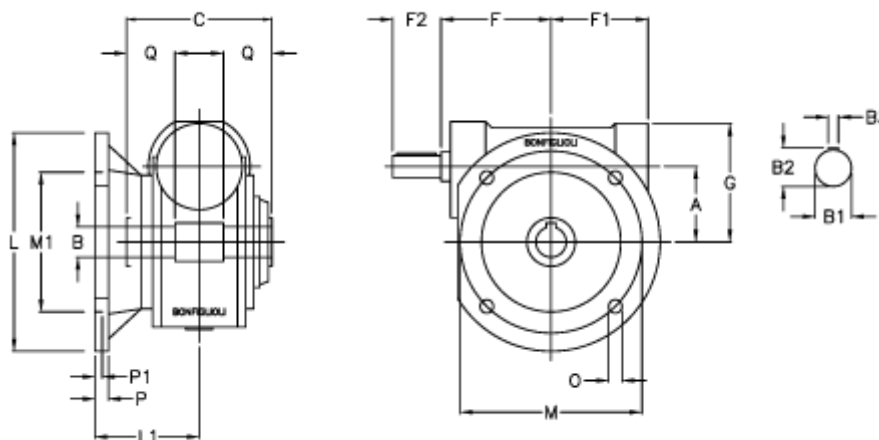

Article number: 3901130023500

Description: Worm gear with solid input shaft
VF 130FC-23-HS

Measures

a	= 130.0	F1 = 154	P = 20
B	= 45	F2 = 60	P1 = 12
B1	= 30	g = 195	Q = 52.5
B2	= 33	L = 320	
B3	= 8	L1 = 137.5	
C	= 165	m = 255	
Description	= VF 130FC-xx-HS	M1 = 180	
F	= 160.0	O = 16	